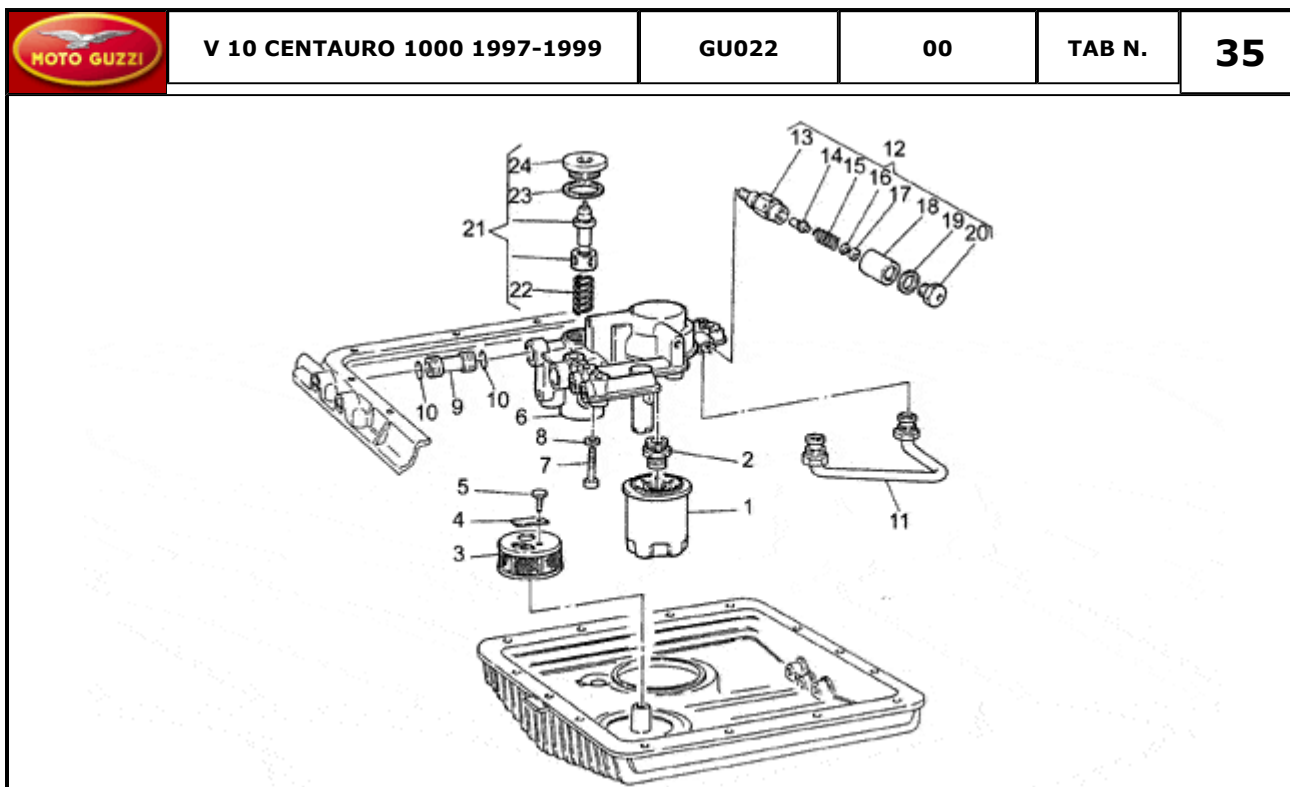

Pos.	Description	Year	I_M	Country	Version	Code	Q.ty	P.Cod.
1	Oil filter	-	-	-	-	GU30153000	1	
2	Union	-	-	-	-	GU30003800	1	
3	Oil filter	-	-	-	-	GU01152200	1	
4	Plate	-	-	-	-	GU95187006	1	
5	Hex screw M6X16	-	-	-	-	GU98054316	1	
6	Support	-	-	-	-	GU01003800	1	
7	Screw	-	-	-	-	GU98620340	4	
8	Washer 6,15x11x0,8	-	-	-	-	GU95004206	4	
9	Hose union	-	-	-	-	GU01005500	2	
10	O-ring 13,95x2,92	-	-	-	-	GU90706140	4	
11	Pipe	-	-	-	-	GU01005701	1	
12	Oil valve cpl.	-	-	-	-	GU30158201	1	
13	Valve body	-	-	-	-	GU30158701	1	
14	Piston	-	-	-	-	GU30150900	1	
15	Spring	-	-	-	-	GU94321079	1	
16	Washer 6,15x11x0,8	-	-	-	-	GU95004206	1	
17	Washer	-	-	-	-	GU30158900	1	
18	Cup	-	-	-	-	GU30158800	1	
19	Washer 18,25x24x1	-	-	-	-	GU18144350	1	
20	Plug	-	-	-	-	GU30159000	1	
21	Thermostatic valve compl.	-	-	-	-	GU01163500	1	
22	Spring	-	-	-	-	GU20164010	1	
23	Copper gasket	-	-	-	-	GU01163700	1	
24	Plug	-	-	-	-	GU01163600	1