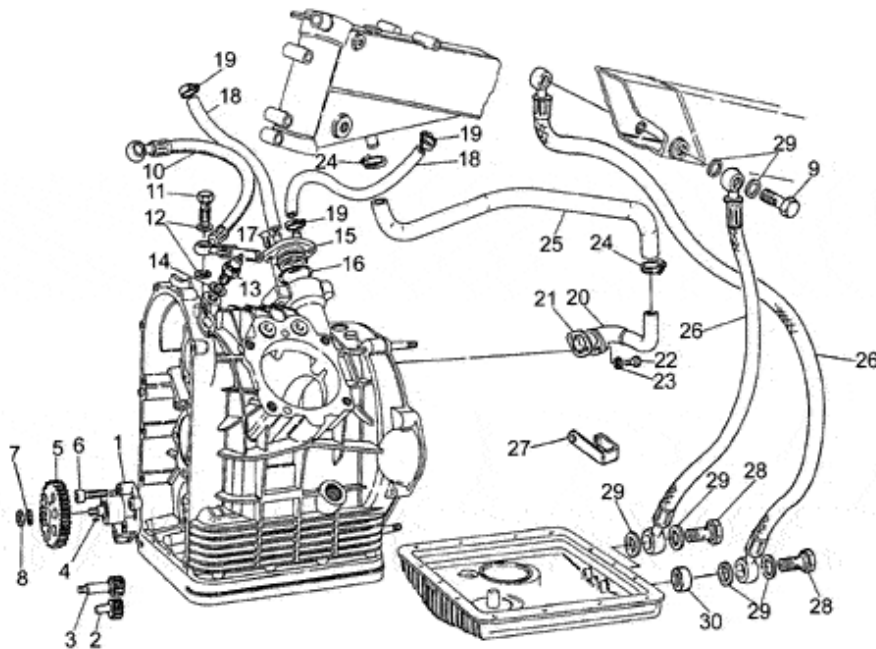

V 10 CENTAURO 1000 1997-1999	GU022	00	TAB N.	42
	OIL PUMP				

Pos.	Description	Year	I_M_	Country	Version	Code	Q.ty	P.Cod.
1	Oil pump	-	-	-	-	GU30146401	1	
2	Oil pump gear	-	-	-	-	GU30148401	1	
3	Oil pump gear	-	-	-	-	GU30147801	1	
4	Transmission key	-	-	-	-	GU91701232	1	
5	Oil pump gear	-	-	-	-	GU30147701	1	
6	Screw	-	-	-	-	GU98622435	4	
7	Washer	-	-	-	-	GU30147000	1	
8	Nut	-	-	-	-	GU92602308	1	
9	Bored screw	-	-	-	-	GU95990084	2	
10	Pipe	-	-	-	-	GU02153601	1	
11	Oil pipe screw	-	-	-	-	GU95990057	3	
12	Gasket	-	-	-	-	GU10528900	6	
13	Pressure sensor	-	-	-	-	GU17768750	1	
14	Gasket 12,25	-	-	-	-	GU12006400	1	
15	Plug	-	-	-	-	GU30018346	1	
16	O-ring	-	-	-	-	GU90706313	1	
17	Screw	-	-	-	-	GU98250820	2	
18	Pipe SAEJ30R9	-	-	-	-	GU00823952080	1	
19	Hose clamp	-	-	-	-	GU93305017	4	
20	Breather pipe	-	-	-	-	GU28007250	1	
21	Gasket	-	-	-	-	GU12007600	1	
22	Hex screw M6X20	-	-	-	-	GU98054320	2	
23	Washer 6,5x11x2	-	-	-	-	GU95120065	2	
24	Hose clamp	-	-	-	-	GU93305018	2	
25	Breather pipe	-	-	-	-	GU30157400	1	
26	Oil return pipe	-	-	-	-	GU01154600	2	
27	Pipe guide	-	-	-	-	GU01162800	1	
28	Oil pipe screw	-	-	-	-	GU01006600	2	
29	Gasket	-	-	-	-	GU10154200	10	
30	Spacer	-	-	-	-	GU91181613	2