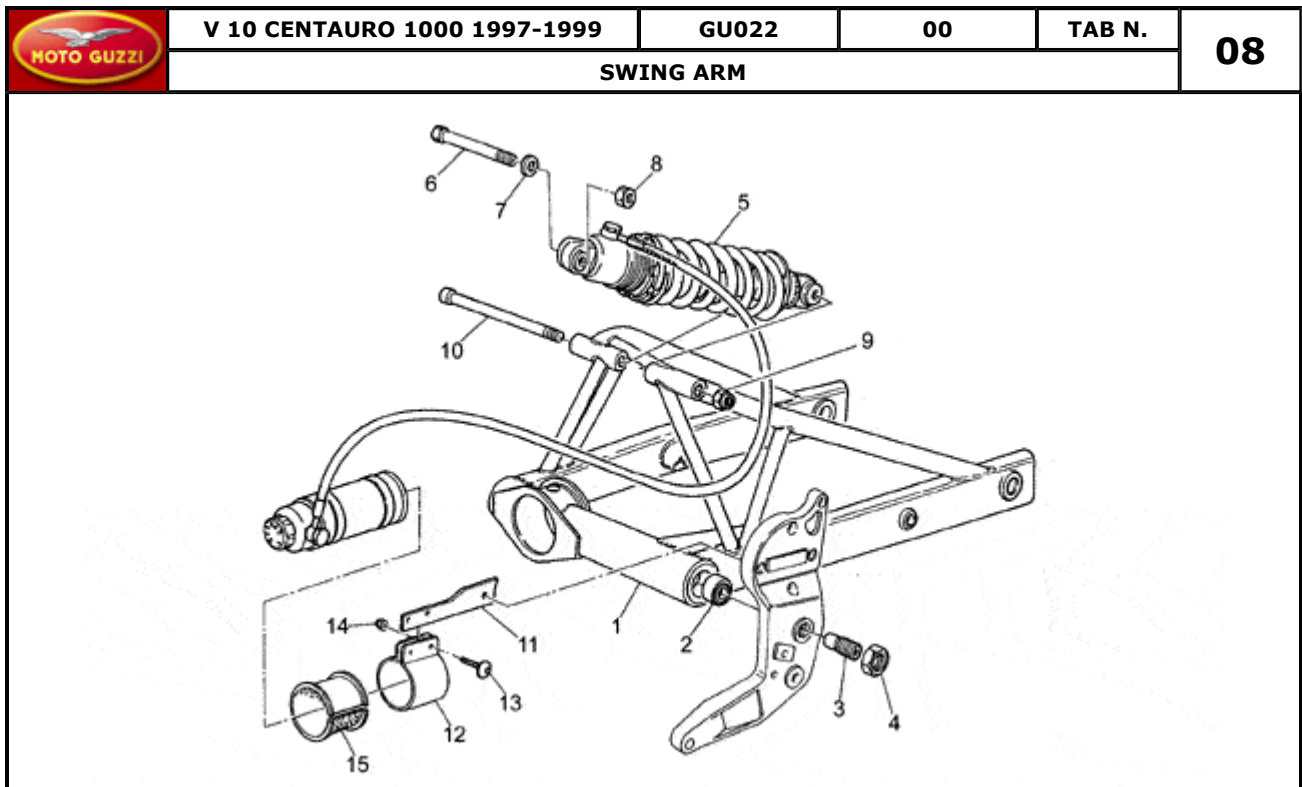

Pos.	Description	Year	I_M	Country	Version	Code	Q.ty	P.Cod.
1	Swing arm, black	-	-	-	-	GU01540200	1	
2	Ball bearing	-	-	-	-	GU92218418	2	
3	Pin	-	-	-	-	GU37547005	2	
4	Nut	-	-	-	-	GU30547800	2	
5	Shock absorber White Power	-	-	-	-	GU02550200	1	
6	Top screw	-	-	-	-	GU98053670	1	
7	Washer	-	-	-	-	GU95004213	1	
8	Nut	-	-	-	-	GU92630513	1	
9	Self-locking nut	-	-	-	-	GU92630512	1	
10	Lower screw	-	-	-	-	GU98610616	1	
11	Clamp	-	-	-	-	GU02557900	1	
12	Hose clamp	-	-	-	-	GU02107300	1	
13	Screw	-	-	-	-	GU98230616	2	
14	Nut M6x1	-	-	-	-	GU92630106	2	
15	Rubber protection	-	-	-	-	GU29105860	1