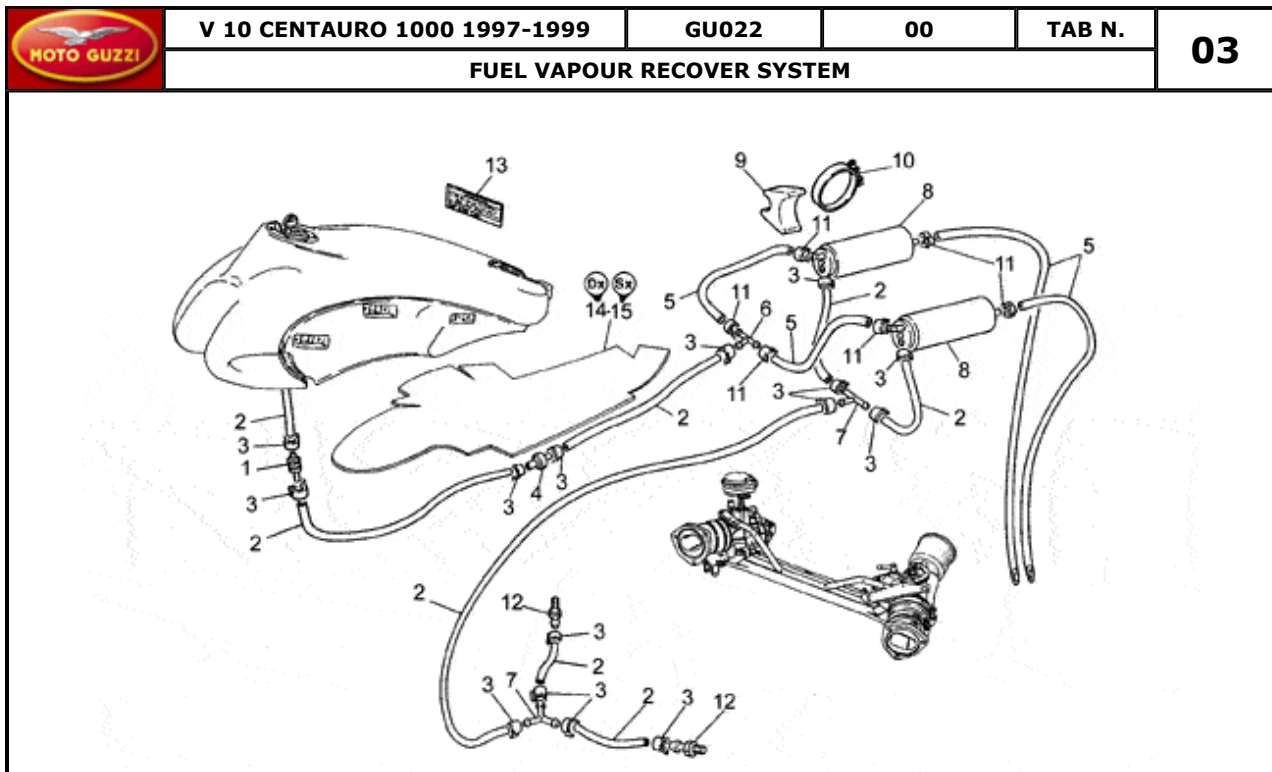

Pos.	Description	Year	I_M_	Country	Version	Code	Q.ty	P.Cod.
1	Oil breather valve	-	-	-	-	GU29104985	1	
2	Pipe SAEJ30R76X121/4"	-	-	-	-	GU00823956060	1	
3	Hose clamp	-	-	-	-	GU29108550	16	
4	Pressure valve	-	-	-	-	GU01102520	1	
5	Rubber pipe 12,5X7,8 5/16"	-	-	-	-	GU00823956080	1	
6	3-way union	-	-	-	-	GU30106620	1	
7	3-way union	-	-	-	-	GU29106660	2	
8	Carbon filter	-	-	-	-	GU02116020	2	
9	Spacer	-	-	-	-	GU02551800	4	
10	Hose clamp 62/82 mm	-	-	-	-	GU12548201	4	
11	Hose clamp	-	-	-	-	GU28157950	6	
12	Union	-	-	-	-	GU30115220	2	
13	Decal "Attention"	-	-	-	-	GU30944300	1	
14	RH heat protection	-	-	-	-	GU02103800	1	
15	LH heat protection	-	-	-	-	GU02103801	1