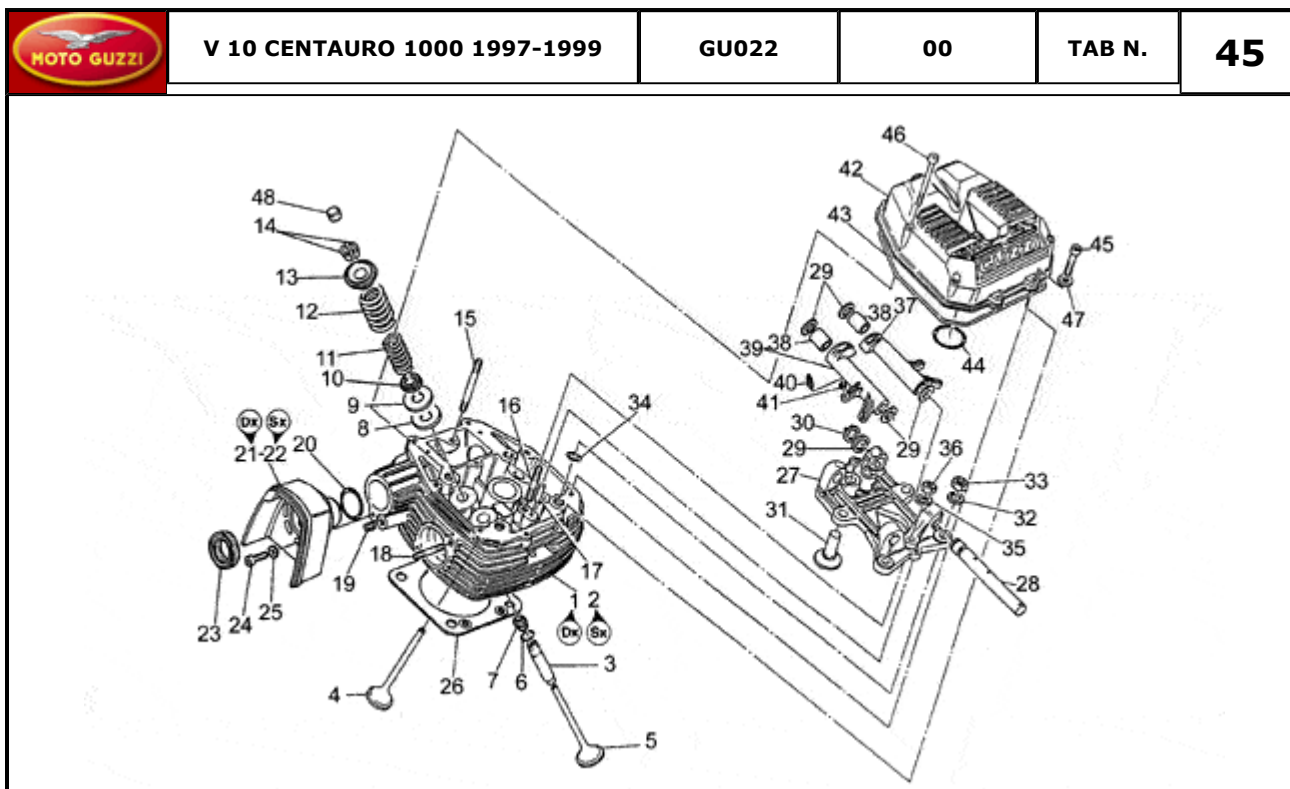

Pos.	Description	Year	I_M	Country	Version	Code	Q.ty	P.Cod.
1	RH cylinder head	-	-	-	-	GU30022145	1	
2	LH cylinder head	-	-	-	-	GU30022245	1	
3	Valve guide	-	-	-	-	GU30036800	8	
4	Intake valve	-	-	-	-	GU30036000	4	
5	Exhaust valve	-	-	-	-	GU30036100	4	
6	Snap ring	-	-	-	-	GU90353024	8	
7	Oil seal	-	-	-	-	GU30037800	8	
8	Spacer 1 mm	-	-	-	-	GU30037201	16	
9	Spacer 1,5 mm	-	-	-	-	GU30037202	8	
10	Lower cup	-	-	-	-	GU30037001	8	
11	Inner spring	-	-	-	-	GU30037601	8	
12	Outer spring	-	-	-	-	GU30037501	8	
13	Upper cup	-	-	-	-	GU30038001	8	
14	Half-cone	-	-	-	-	GU30038100	16	
15	Stud bolt	-	-	-	-	GU96451450	2	
16	Stud bolt	-	-	-	-	GU96451430	2	
17	Pin	-	-	-	-	GU95512063	4	
18	Stud bolt	-	-	-	-	GU96508052	4	
19	Plug	-	-	-	-	GU98450513	2	
20	O-ring	-	-	-	-	GU90706331	2	
21	RH pulley cover	-	-	-	-	GU30002445	1	
22	LH pulley cover	-	-	-	-	GU30002545	1	
23	Gasket ring 25X40X7	-	-	-	-	GU90412541	2	
24	Screw	-	-	-	-	GU98622320	2	
25	Washer 6,15x11x0,8	-	-	-	-	GU95004206	2	
26	Cylinder head gasket	-	-	-	-	GU30022000	2	
27	Support plate	-	-	-	-	GU30034800	2	
28	Rocker arms axis	-	-	-	-	GU30031800	4	
29	Thrust washer 1 mm	-	-	-	-	GU30032300	12	
	Thrust washer 1,2 mm	-	-	-	-	GU30032302	12	
30	Circlip	-	-	-	-	GU90271012	4	
31	Tappet	-	-	-	-	GU30045740	4	
32	Washer	-	-	-	-	GU95000210	8