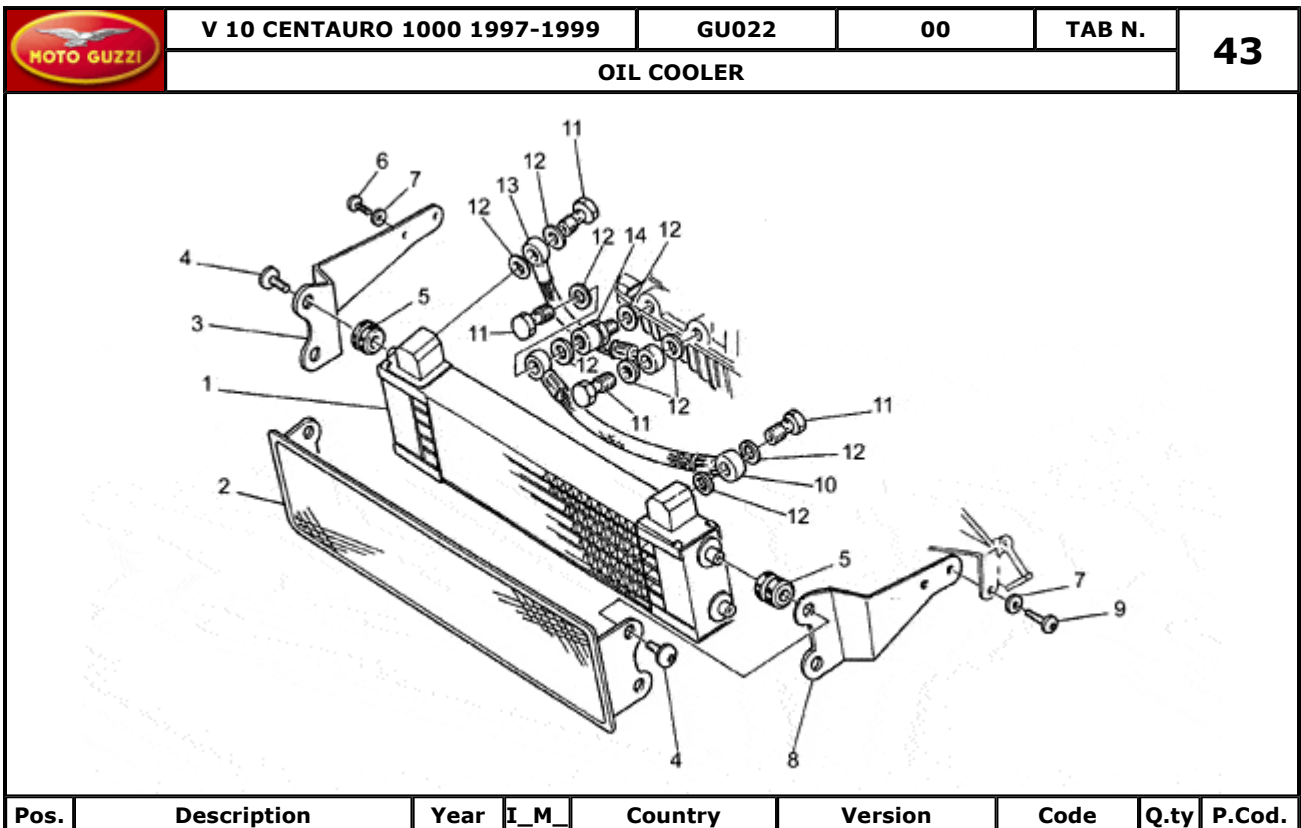

Pos.	Description	Year	I_M	Country	Version	Code	Q.ty	P.Cod.
1	Oil cooler	-	-	-	-	GU01162000	1	
2	Water cooler protection	-	-	-	-	GU02582601	1	
3	RH clamp	-	-	-	-	GU01164200	1	
4	Screw	-	-	-	-	GU98230616	4	
5	Rubber spacer	-	-	-	-	GU91551132	4	
6	Screw	-	-	-	-	GU98230615	3	
7	Washer	-	-	-	-	GU95000206	4	
8	LH clamp	-	-	-	-	GU01164400	1	
9	Screw M6X20	-	-	-	-	GU98230621	1	
10	Pipe	-	-	-	-	GU01161600	1	
11	Oil pipe screw	-	-	-	-	GU01161700	4	
12	Gasket	-	-	-	-	GU10154200	9	
13	Oil return pipe	-	-	-	-	GU01162300	1	
14	Union	-	-	-	-	GU01162500	1