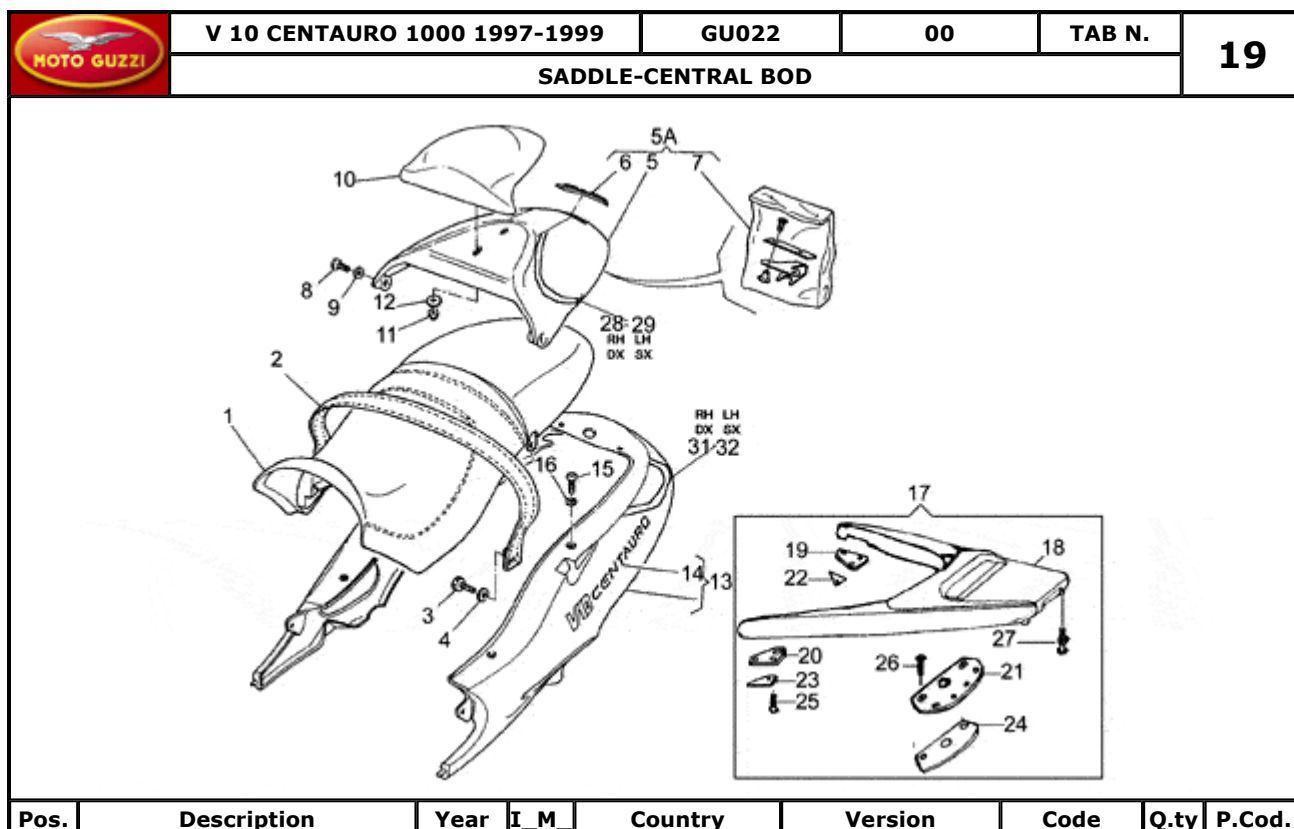

Pos.	Description	Year	I_M	Country	Version	Code	Q.ty	P.Cod.
1	Saddle	-	-	-	01298N-S	-	GU02460510	1
	Saddle	-	-	-	01298N-GT	-	GU02460515	1
	Two-seat saddle	-	-	-	ST	-	GU02460500	1
2	Pillion seat strap	-	-	-	-	-	GU02462300	1
3	Screw	-	-	-	-	-	GU98054314	2
4	Washer 5,3x10x0,5	-	-	-	-	-	GU95100121	2
5	Seat cover, green	-	-	-	01298N-A-S	i.g	GU02466331	1
	Cover pillion rider seat blank	-	-	-	-	gr	GU02466400	1
	Saddle cover, red fire	-	-	-	01298N-A-S	f.r	GU02466330	1
	Seat cover, yellow	-	-	-	A-GT-ST	g.y	GU02466303	1
	Seat cover, anthracite	-	-	-	A-GT-ST	m.a	GU02466302	1
	Seat cover, m. red	-	-	-	A-ST	d.r	GU02466301	1
6	Adhesive label	-	-	-	-	-	GU02517700	1
7	Plate	-	-	-	-	-	GU02999501	1
8	Screw	-	-	-	-	-	GU98230615	2
9	Washer 6,15x11x0,8	-	-	-	-	-	GU95004206	1
10	Seat cushion	-	-	-	-	-	GU02461500	1
11	Nut M6x1	-	-	-	-	-	GU92630106	2
12	Washer	-	-	-	-	-	GU95100120	2
13	Rear fairing, red fire	-	-	-	01298N-S	f.r	GU02573130	1
	Rear fairing	-	-	-	-	gr	GU02573100	1
	Rear fairing, m. red	-	-	-	ST	d.r	GU02573101	1
	Rear fairing, anthracite	-	-	-	GT-ST	m.a	GU02573102	1
	Rear fairing, green	-	-	-	01298N-S	i.g	GU02573131	1
	Rear fairing, yellow	-	-	-	GT-ST	g.y	GU02573103	1
14	Silver decal "V10 CENTAURO"	-	-	-	GT-ST	-	GU02922000	2
	RH decal "V10 CENTAURO"	-	-	-	01298N-S	-	GU02922030	1
	LH decal "V10 CENTAURO"	-	-	-	01298N-S	-	GU02922130	1
15	Screw	-	-	-	-	-	GU98230618	6
16	Washer	-	-	-	-	-	GU29577860	6
17	Luggage rack	-	-	-	01298N	-	GU02976210	6