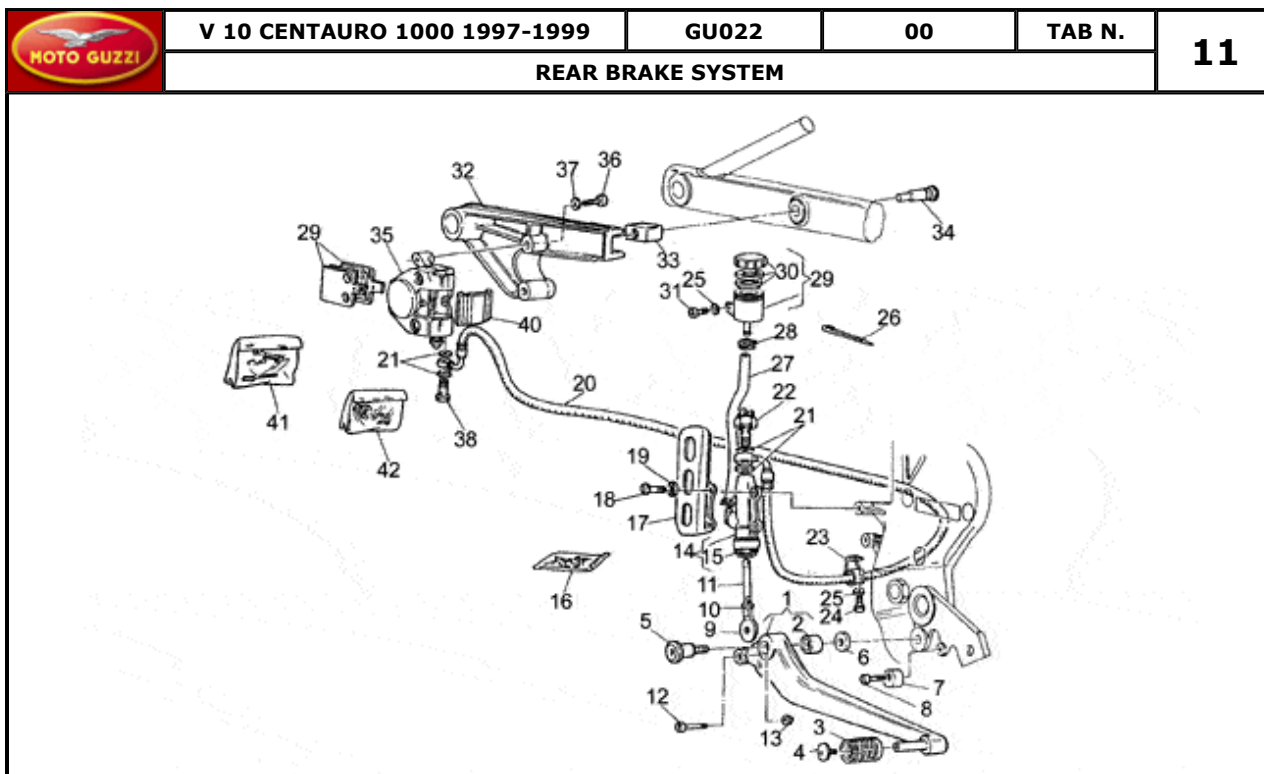

Pos.	Description	Year	I_M_	Country	Version	Code	Q.ty	P.Cod.
1	Rear brake lever	-	-	-	-	GU02677000	1	
2	Bush	-	-	-	-	GU37678105	1	
3	Rubber spacer	-	-	-	-	GU14251001	1	
4	Screw	-	-	-	-	GU98230616	1	
5	Rear brake lever pin	-	-	-	-	GU02676600	1	
6	Washer	-	-	-	-	GU95100342	1	
7	Cam	-	-	-	-	GU30677600	1	
8	Hex socket screw M6X25	-	-	-	-	GU98622325	1	
9	Ball joint	-	-	-	-	GU30675300	1	
10	Nut	-	-	-	-	GU92602206	1	
11	Master cylinder rod	-	-	-	-	GU01675200	1	
12	Screw	-	-	-	-	GU98622320	1	
13	Nut M6x1	-	-	-	-	GU92630206	1	
14	Rear master cylinder	-	-	-	-	GU30666900	1	
15	Protection collar	-	-	-	-	GU30530525	1	
16	Pump connection overhaul unit	-	-	-	-	GU19659500	1	
17	Brake master cyl.protection	-	-	-	-	GU30665445	1	
18	Screw	-	-	-	-	GU98230620	2	
19	Washer 6,4x10x0,7	-	-	-	-	GU14217901	2	
20	Rear brake hose	-	-	-	-	GU02657500	1	
21	Gasket	-	-	-	-	GU25656100	4	
22	Brake light switch	-	-	-	-	GU14657050	1	
23	Hose clamp	-	-	-	-	GU19718000	1	
24	Screw	-	-	-	-	GU98054310	1	
25	Washer 6,15x11x0,8	-	-	-	-	GU95004206	2	
26	Hose clamp 2,4x92	-	-	-	-	GU49609601	3	
27	Rear brake hose	-	-	-	-	GU00823950050	1	
28	Hose clamp	-	-	-	-	GU19157800	2	
29	Brake oil tank complete	-	-	-	-	GU30663500	1	
30	Tank cover	-	-	-	-	GU30661101	1	
31	Hex socket screw M6x16	-	-	-	-	GU98612316	1	
32	Rear brake caliper support	-	-	-	-	GU01635850	1	
33	Block	-	-	-	-	GU37636105	1	
34	Special screw	-	-	-	-	GU37638605	1