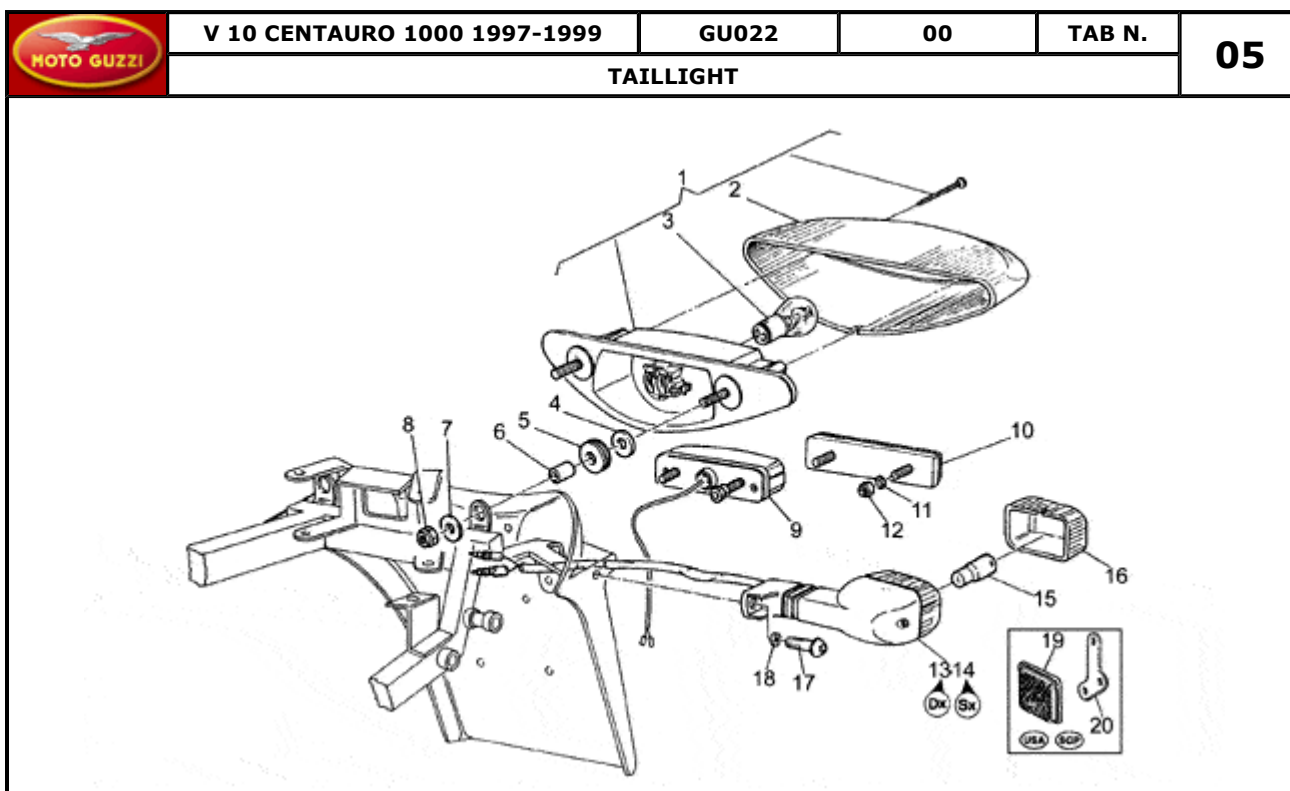

Pos.	Description	Year	I_M	Country	Version	Code	Q.ty	P.Cod.
1	Taillight	-	-	-	-	GU02740900	1	
2	Taillight lens	-	-	-	-	GU02741700	1	
3	Lamp 12V/5-21W	-	-	-	-	GU93450224	1	
4	Washer 6,2X18X1	-	-	-	-	GU95100118	2	
5	Rubber spacer	-	-	-	-	GU91551085	2	
6	Spacer	-	-	-	-	GU91180608	2	
7	Washer 6,4x12x1,2	-	-	-	-	GU95100141	2	
8	Nut M6x1	-	-	-	-	GU92630206	2	
9	Number-plate light	-	-	-	-	GU02745200	1	
10	Reflector	-	-	-	-	GU31745865	1	
11	Washer	-	-	-	-	GU95129080	2	
12	Nut M4x0,7	-	-	-	-	GU92630104	2	
13	Rear LH turn indicator	-	-	-	-	GU30750601	1	
14	Rear RH turn indicator	-	-	-	-	GU30751601	1	
15	Lamp 12V-10W	-	-	-	-	GU93450127	2	
16	Turn indicator lens	-	-	-	-	GU30753701	2	
17	Screw	-	-	-	-	GU98230620	2	
18	Washer 5,3x10x0,5	-	-	-	-	GU95100121	2	
19	Rear reflector, red	-	-	SGP-USA	-	GU14781570	2	
20	Reflector support	-	-	SGP-USA	-	GU30781820	2