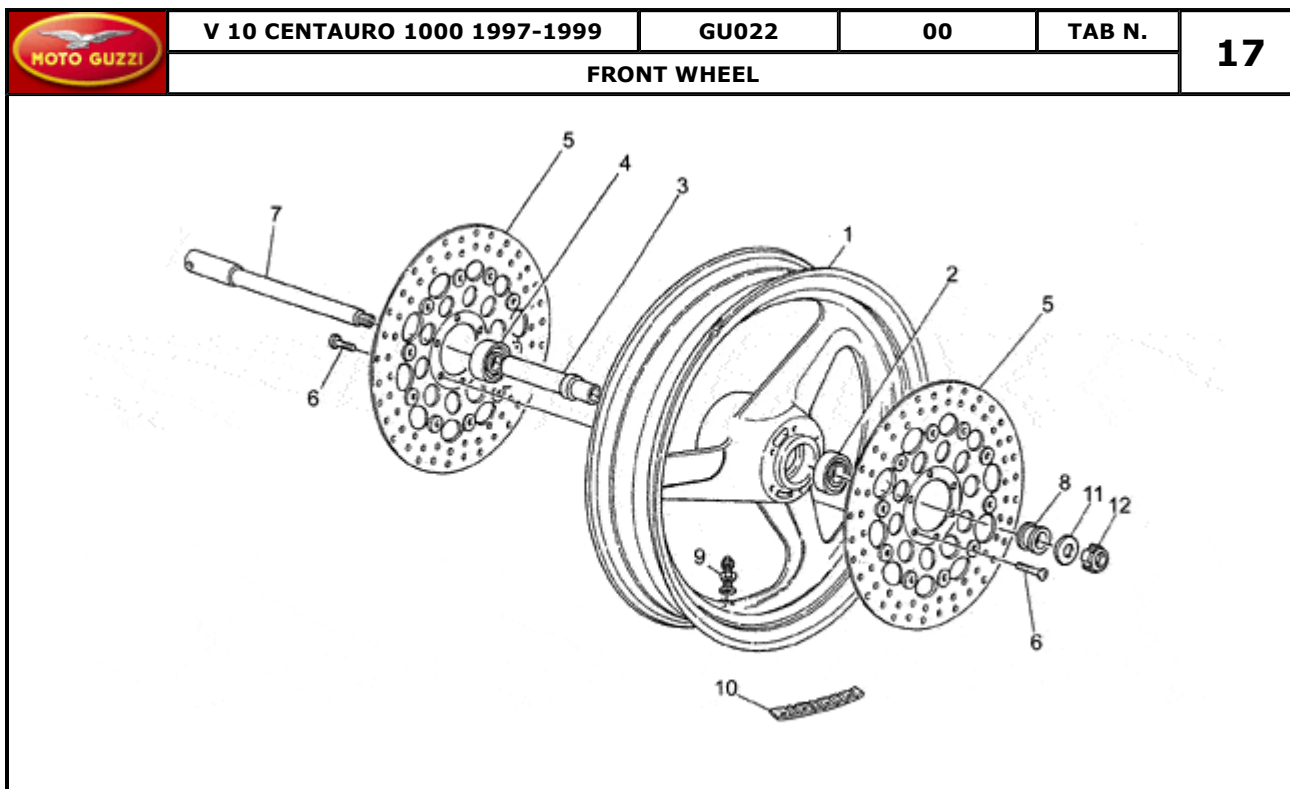

Pos.	Description	Year	I_M	Country	Version	Code	Q.ty	P.Cod.
1	Front wheel	-	-	-	-	GU01610300	1	
2	Ball bearing 25x52x15	-	-	-	-	GU92205227	1	
3	Bearing internal spacer	-	-	-	-	GU01615300	1	
4	Bearing 20x52x15	-	-	-	-	GU92201821	1	
5	Front brake disc	-	-	-	-	GU37613305	2	
6	Hex socket screw M8x20	-	-	-	-	GU98230820	12	
7	Front wheel spindle	-	-	-	-	GU01614100	1	
8	Spacer	-	-	-	-	GU01616300	1	
9	Air valve	-	-	-	-	GU28617760	1	
10	Counterweight	-	-	-	-	GU14616150	1	
11	Washer	-	-	-	-	GU95004219	1	
12	Ring nut	-	-	-	-	GU93704160	1