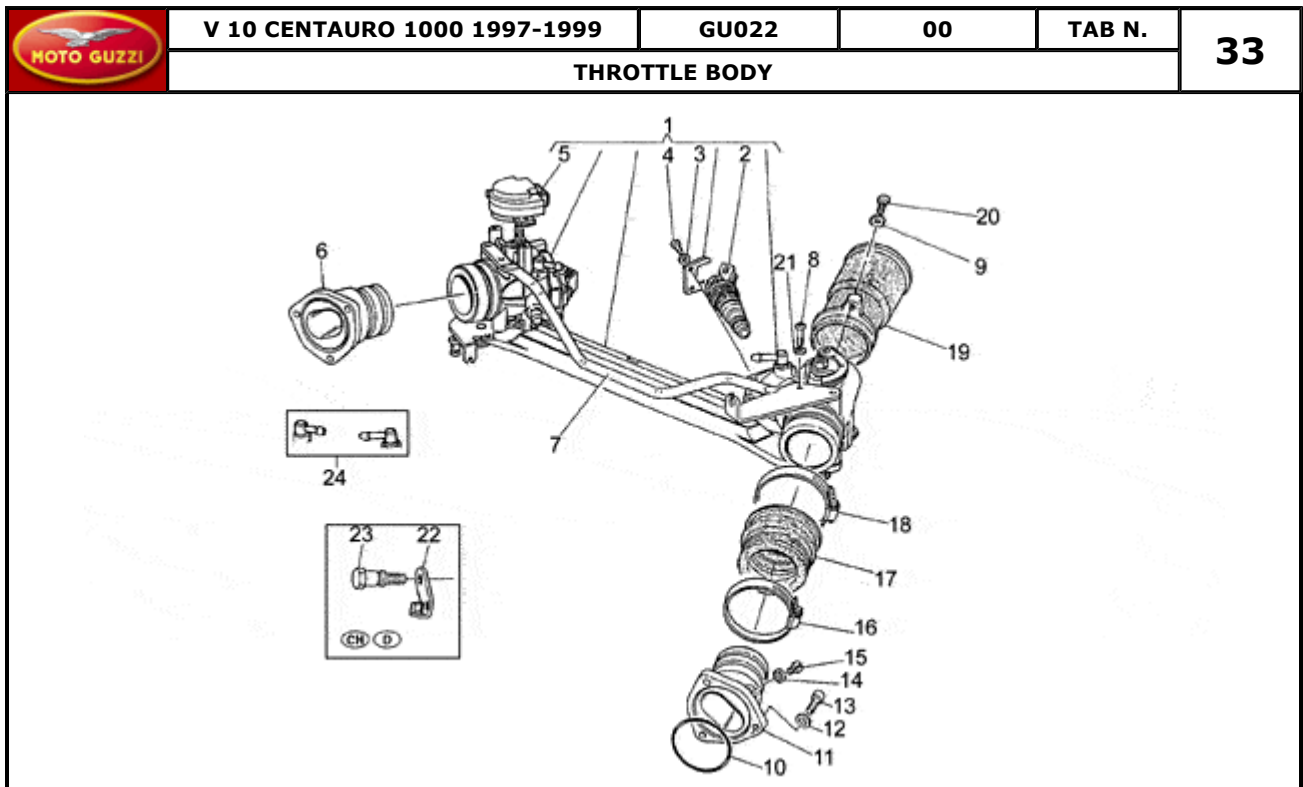

Pos.	Description	Year	I_M_	Country	Version	Code	Q.ty	P.Cod.
1	Throttle body	-	-	-	-	GU30112501	1	
2	Injector IW724	-	-	-	-	GU30530500	2	
3	Washer	-	-	-	-	GU95020104	4	
4	Screw	-	-	-	-	GU98200410	4	
5	Throttle body sensor	-	-	-	-	GU30530501	1	
6	RH intake manifold	-	-	-	-	GU30115045	1	
7	Support	-	-	-	-	GU30110500	1	
8	Hex socket screw M5x10	-	-	-	-	GU98230510	4	
9	Washer	-	-	-	-	GU95004205	4	
10	Gasket ring	-	-	-	-	GU90706552	2	
11	LH intake manifold	-	-	-	-	GU30115046	1	
12	Washer 6,15x11x0,8	-	-	-	-	GU95004206	6	
13	Hex socket screw M6X25	-	-	-	-	GU98622325	6	
14	Washer 6,25x10x1,5	-	-	-	-	GU95100116	2	
15	Screw	-	-	-	-	GU98310610	2	
16	Clamp	-	-	-	-	GU12548401	2	
17	Intake hose	-	-	-	-	GU30114300	2	
18	Hose clamp 62/82 mm	-	-	-	-	GU12548201	2	
19	Intake hose	-	-	-	-	GU01114450	2	
20	Screw	-	-	-	-	GU98054216	4	
21	Washer 5,9X3X0,8	-	-	-	-	GU29217960	4	
22	Throttle bracket	-	-	D	37Kw	GU02118600	1	
	Throttle bracket	-	-	CH-D	25Kw	GU02118601	1	
23	Shear rivet	-	-	CH-D	-	GU30468104	2	
24	Sparkplug caps kit	-	-	-	01699N	GU02999200	1