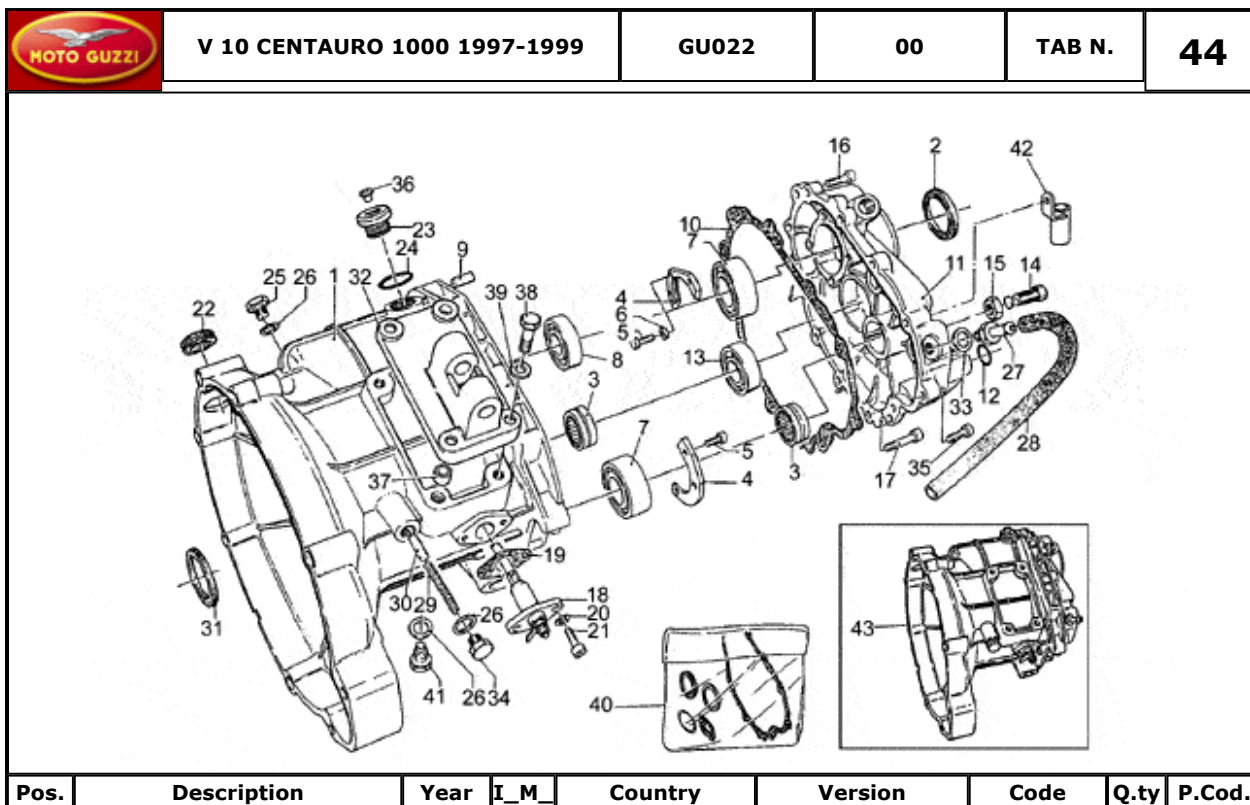

Pos.	Description	Year	I_M	Country	Version	Code	Q.ty	P.Cod.
1	Transmission cage	-	-	-	-	GU30200245	1	
2	Gasket ring 35x47x7	-	-	-	-	GU90403547	1	
3	Roller bearing 17x35x15	-	-	-	-	GU92256218	2	
4	Plate	-	-	-	-	GU14213803	2	
5	Hex socket screw M6X16	-	-	-	-	GU98622316	6	
6	Washer 6,4x10x0,7	-	-	-	-	GU14217901	6	
7	Ball bearing AF/AS 25x52	-	-	-	-	GU92218424	2	
8	Roller bearing AS 17x47x14	-	-	-	-	GU92234717	1	
9	Pin	-	-	-	-	GU95512081	2	
10	Gasket	-	-	-	-	GU14201110	1	
11	Box cover	-	-	-	-	GU30200845	1	
12	O-ring 13,95x2,92	-	-	-	-	GU90706140	1	
13	Ball bearing AP 17x47x14	-	-	-	-	GU92201417	1	
14	Screw	-	-	-	-	GU14237800	1	
15	Low nut M12x1,25	-	-	-	-	GU92602512	1	
16	Hex socket screw M6X25	-	-	-	-	GU98622325	9	
17	Screw M6X35	-	-	-	-	GU98620335	1	
18	Neutral indicator switch	-	-	-	-	GU12207200	1	
19	Gasket	-	-	-	-	GU12207700	1	
20	Washer 6,4x10x0,7	-	-	-	-	GU14217901	2	
21	Screw	-	-	-	-	GU98230615	2	
22	Plug	-	-	-	-	GU93180220	1	
23	Oil plug	-	-	-	-	GU12022600	1	
24	O-ring 20,24X2,62	-	-	-	-	GU90706203	1	
25	Oil level plug	-	-	-	-	GU95980214	1	
26	Gasket	-	-	-	-	GU10528900	3	
27	Oil breather valve	-	-	-	-	GU14204955	1	
28	Pipe	-	-	-	-	GU00823942070	1	
29	Lever return spring	-	-	-	-	GU94321067	1	
30	Pawl	-	-	-	-	GU55234700	1	
31	Gasket ring 35x47x7/6,5	-	-	-	-	GU90403548	1	
32	Gearbox housing support	-	-	-	-	GU30202345	1	
33	Gasket 8,25x15x1	-	-	-	-	GU12154200	1	
34	Plug	-	-	-	-	GU95980610	1	
35	Screw	-	-	-	-	GU98822325	1