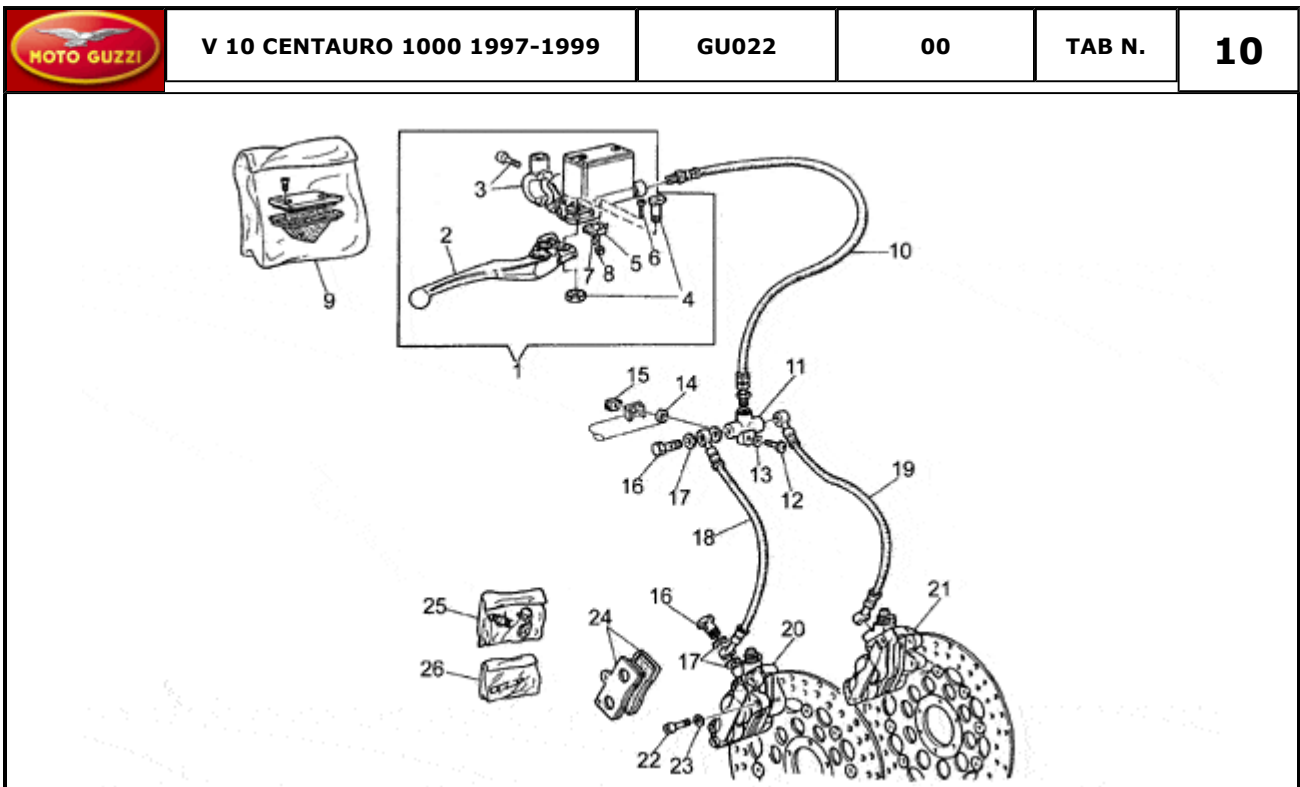

Pos.	Description	Year	I_M_	Country	Version	Code	Q.ty	P.Cod.
1	Front master cilinder	-	-	-	-	GU02660100	1	
2	Brake lever	-	-	-	-	GU02605600	1	
3	Bracket	-	-	-	-	GU27664075	1	
4	Pin	-	-	-	-	GU27604815	1	
5	Microswitch	-	-	-	-	GU30749860	1	
6	Screw	-	-	-	-	GU98200214	2	
7	Ball	-	-	-	-	GU92295708	1	
8	Nut	-	-	-	-	GU92601002	1	
9	Pump cover	-	-	-	-	GU27661115	1	
10	Brake hose	-	-	-	FM	GU02657100	1	
	Brake hose	-	-	-	00698N-RM	GU02657110	1	
11	Distributor	-	-	-	-	GU31656860	1	
12	Screw	-	-	-	-	GU98230635	1	
13	Special washer	-	-	-	-	GU61013800	1	
14	Spacer	-	-	-	-	GU91180710	1	
15	Captive nut	-	-	-	-	GU92660601	1	
16	Oil pipe screw *	-	-	-	-	GU95990028	5	
17	Gasket	-	-	-	-	GU25656100	8	
18	RH front oil pipe	-	-	-	-	GU30658800	1	
19	LH front oil pipe	-	-	-	-	GU30658801	1	
20	RH Front brake caliper, gold	-	-	-	-	GU30652302	1	
21	LH Front brake caliper, gold	-	-	-	-	GU30652202	1	
22	Screw	-	-	-	-	GU98602525	4	
23	Washer 10,5x16x1	-	-	-	-	GU19149800	4	
24	Pads pair	-	-	-	-	GU30654602	2	
25	Bleeder+cap	-	-	-	-	GU30659200	2	
26	Pads kit	-	-	-	-	GU30659102	2